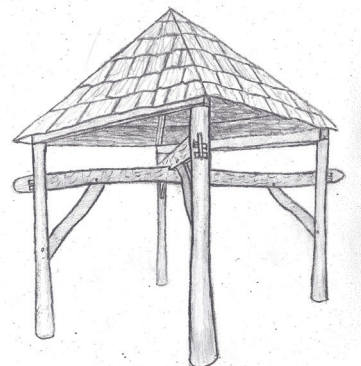

Chicken Coop by

Play Structure by  
**Brian DiGeorge**  
Fine Furniture  
Woodworking  
Home Remodeling  
Construction

Gazebo By

Drawing will be held Saturday July 10th at at 3:00pm  
Troy Gardens, 500 block of Troy Drive-Madison, WI