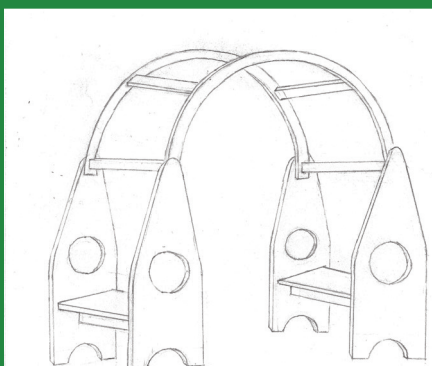

Chicken Coop by

Play Structure by  
**Brian DiGeorge**  
Fine Furniture  
Woodworking  
Home Remodeling  
Construction

Gazebo By

Drawing will be held Saturday July 10th at at 3:00pm  
Troy Gardens, 500 block of Troy Drive-Madison, WI